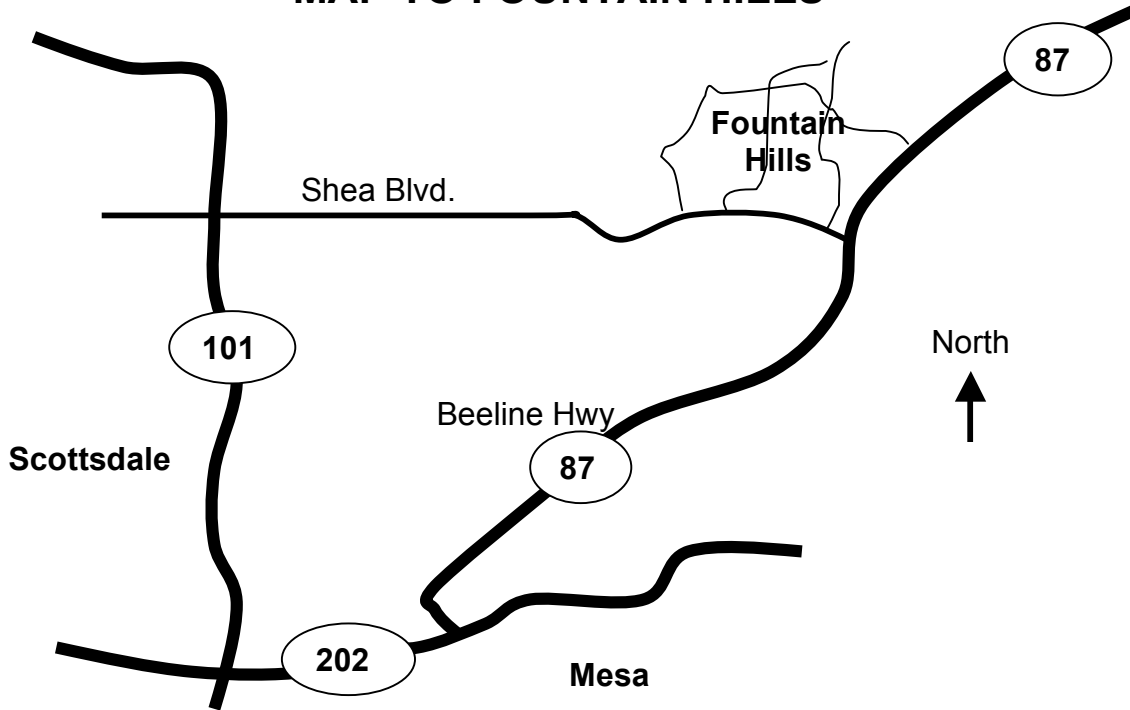

Basketball Venue

Fountain Hills High School

16100 E. Palisades Blvd.
Fountain Hills, AZ 85268

MAP TO FOUNTAIN HILLS

MAP TO FOUNTAIN HILLS HIGH SCHOOL

Enter the parking lot from the east side of the school by the marquee.