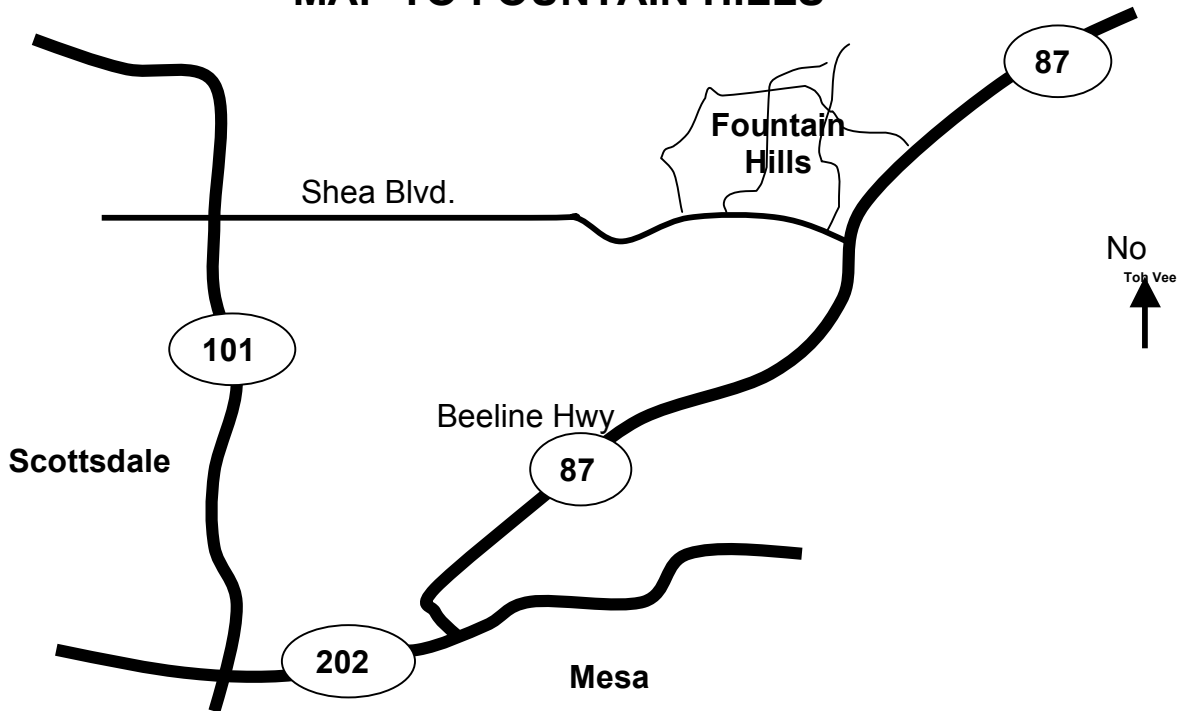

Cross Country Venue

We-Ko-Pa Golf Course

18200 E. Toh Vee Cir.
Ft. McDowell, AZ 85264

MAP TO FOUNTAIN HILLS

MAP TO WE-KO-PA GOLF COURSE