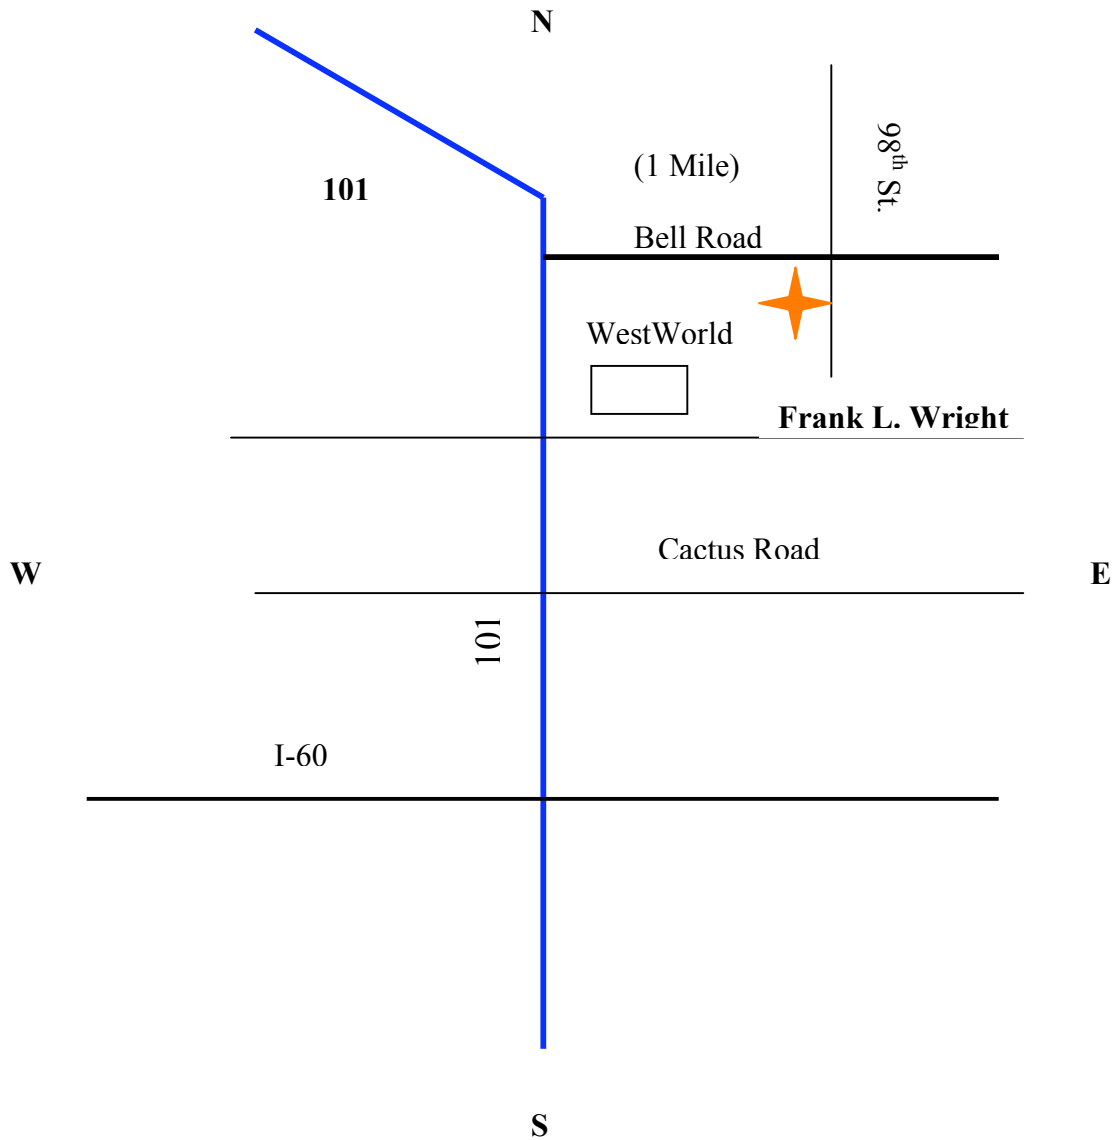

# Indoor Volleyball Venue

## Notre Dame High School

9701 E. Bell Rd. Scottsdale, AZ 85260

\*Starting where I-60 and 101 Intersect

- Take ramp onto AZ **101** Loop North
- Take exit #38 Frank Lloyd Wright
- Go past Frank Lloyd Wright to **Bell Rd**
- Head **East** on **Bell Rd** to **98<sup>th</sup> St.**
- Go **South** on **98<sup>th</sup> St.**
- Arrive at **9701 E. Bell Rd**