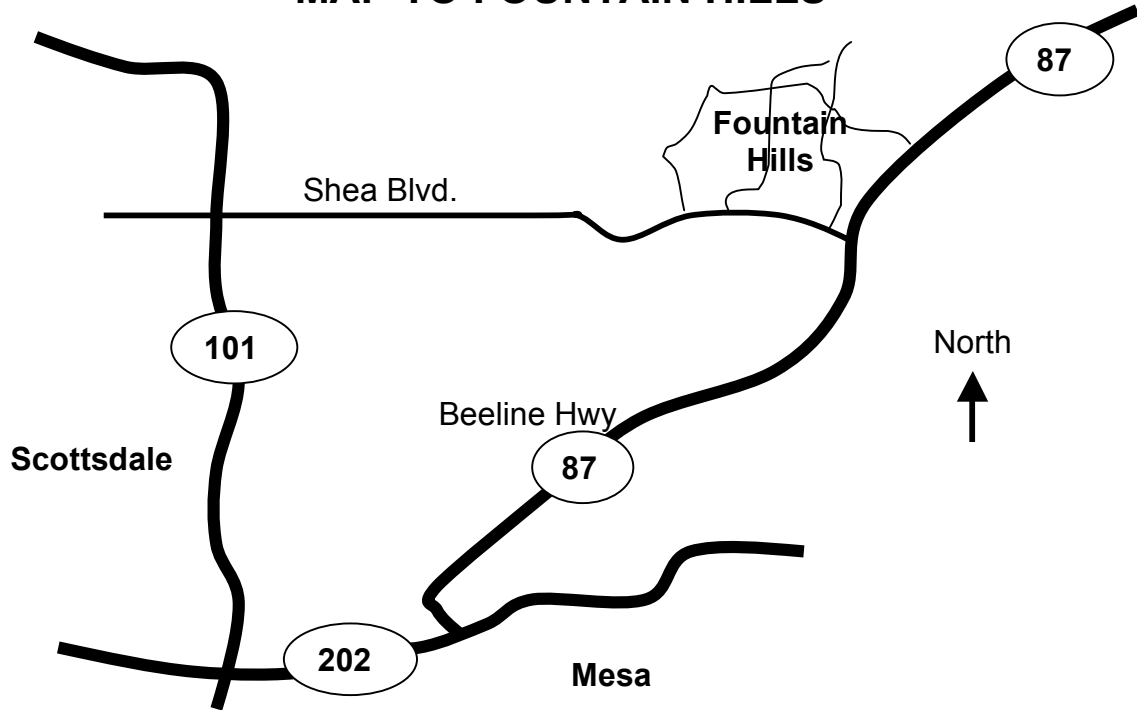

Track and Field Venue

Fountain Hills High School (Track)

16100 E. Palisades Blvd.
Fountain Hills, AZ 85268

MAP TO FOUNTAIN HILLS

MAP TO FOUNTAIN HILLS HIGH SCHOOL

Enter the parking lot from the east side of the school by the marquee.