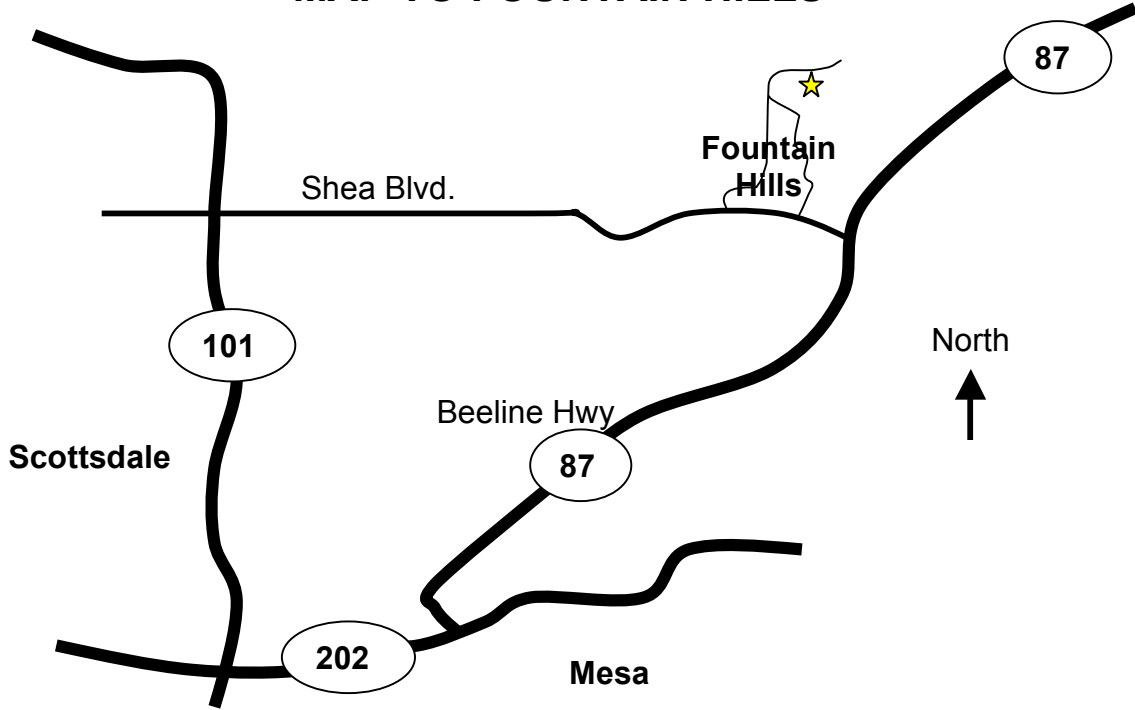

Baseball Venue

Four Peaks Neighborhood Park 14825 North Del Cambre Avenue
Fountain Hills, AZ 85268

MAP TO FOUNTAIN HILLS

MAP TO FOUR PEAKS NEIGHBORHOOD PARK

- From 87 Continue West on Shea Blvd.
- Make Right onto N Saguaro Blvd.
- At T-Intersection make right onto Fountain Hills Blvd
- Make 2nd right onto E El Pueblo Blvd
- Make right onto North El Sobrante Ave
- Make 2nd Right onto North Del Cambre Ave
- Four Peaks Neighborhood Park is on Left.