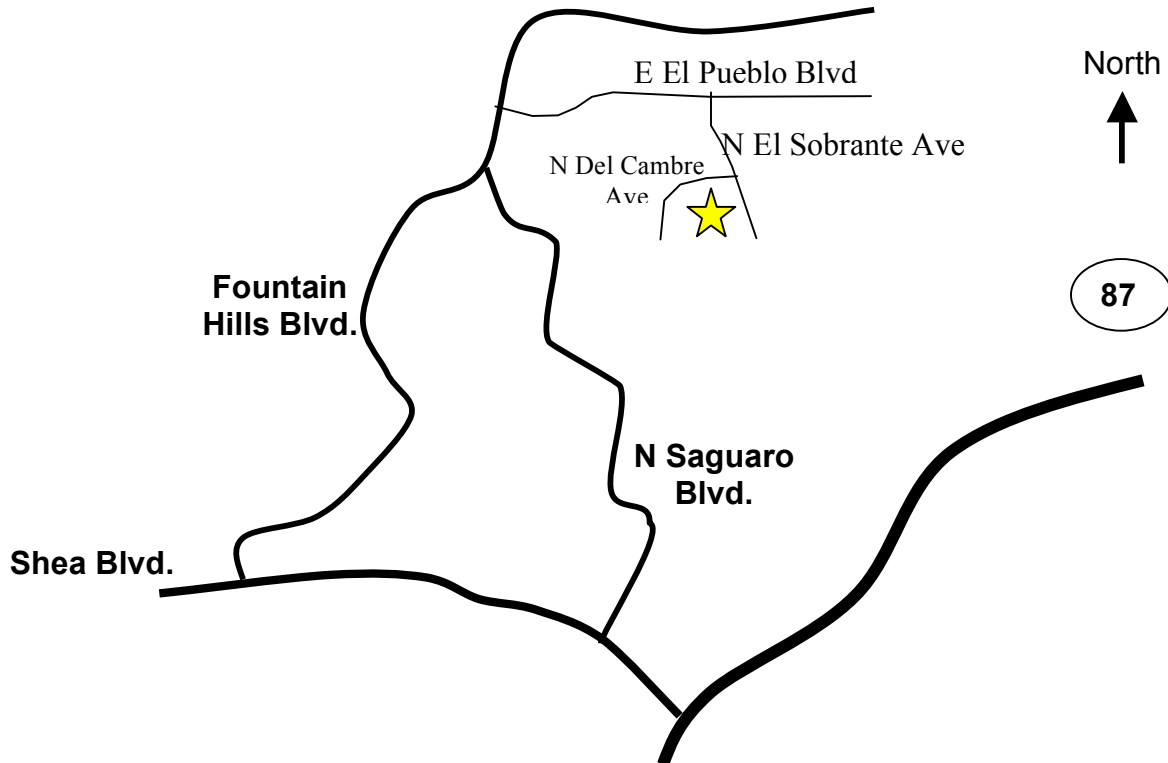

Baseball Venue

Four Peaks Neighborhood Park 14825 North Del Cambre Avenue
Fountain Hills, AZ 85268

MAP TO FOUNTAIN HILLS

MAP TO FOUR PEAKS NEIGHBORHOOD PARK

- From 87 Continue West on Shea Blvd.
- Make Right onto N Saguaro Blvd.
- At T-Intersection make right onto Fountain Hills Blvd
- Make 2nd right onto E El Pueblo Blvd
- Make right onto North El Sobrante Ave
- Make 2nd Right onto North Del Cambre Ave
- Four Peaks Neighborhood Park is on Left.